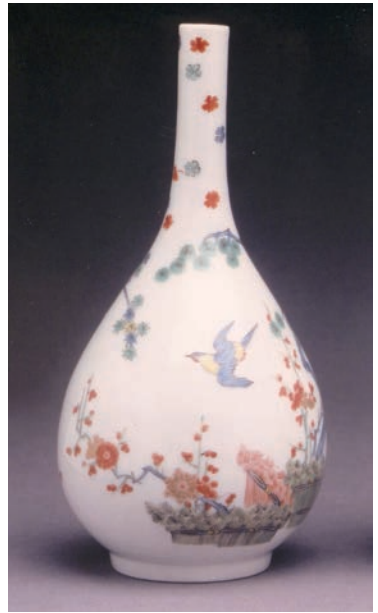

White Meiping Vase with Crackle Pattern

1987

Harlan House

Canada

Raphael Yu Collection

T10.6.122

**Gardiner
Museum**

Quart pint mug with plantation print
1770-1775
Worcester Porcelain Manufactory
Worcester, England
English Porcelain Gallery - Radlett Gallery
G99.3.29